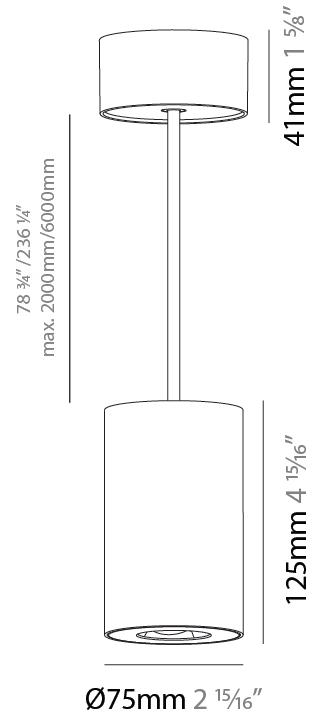

GENERAL

Series: Oiko Pro Round
Brand: Prolicht
Division: Architectural
Mounting Type: Suspension
Mounting Location: Ceiling
Subcategory: Pendant

PHYSICAL

Shape: Cylinder
Diameter (mm): 75
Diameter (in): 2 ¹⁵/₁₆
Height (mm): 125
Height (in): 4 ¹⁵/₁₆
Light Distribution: Direct
Weight (kg): 0.769
Fixture Finish: SSR / BKV / CWI / CRY / HAB / UFT / ITA / RUA / FTG / MYG / LOD / PUS / FRO / FUP / KIA / POP / BLS / SPG / MEY / GOH / GUM / CHC / COM / ABZ / JAG / OBR / MOS / ROR
Fixture Material: Metal
Cable Details: 2,000mm / 6,000mm Cable - Options : Transparent, Black, White, Red, Orange

ELECTRICAL

Lamp Type: LED (Zhaga Standard)
Input Wattage (W): 12.9
Dimming: Tri-Mode (Non-Dimming and Phase Dimming (120Vac only) and 0-10V Dimming)
Driver Included: No
Driver Location: Remote
Driver Type: Constant Current - Universal
Driver Class: Class 2
Input Voltage (V): 120 - 277
Constant Current (MA): 350

LED

Color Temperature (°K): 2700 / 3000 / 3500 / 4000
Max. Delivered Lumen (lm): 1293 / 1289 / 1350 / 1362
Nominal Lumen (lm): 1473 / 1468 / 1538 / 1552
CRI: >90 CRI
Lamp Life (hrs): 50000

OPTICAL

Reflector°: 50
Adjustability: Fixed

RATINGS AND CERTIFICATIONS

Certified By: Certified for North American Standards
IP rating: IP20

PROJECT _____
TYPE _____
SPECIFIER _____
QUANTITY _____
DATE _____